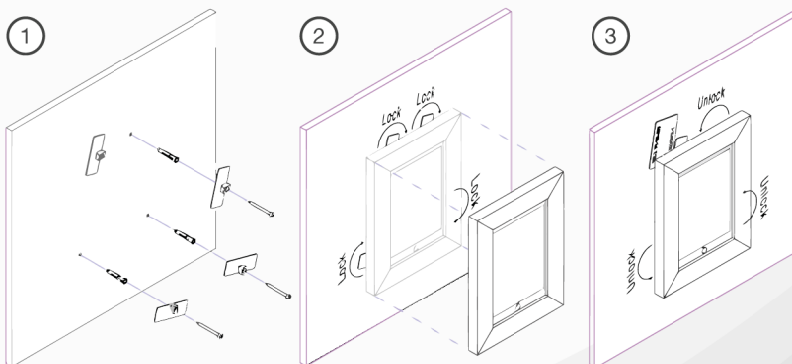

★ Tamper Resistant Secure Mounting

Our proprietary mounting anchors provide a unique mounting process allowing for easy installation, while removal requires instructions and the included removal tool. We consider it semi-permanent, not meant to be removed on a constant basis, but is accessible if needed. Clean, simple, and effective!

★ Available in (7) Different Colors and Finishes